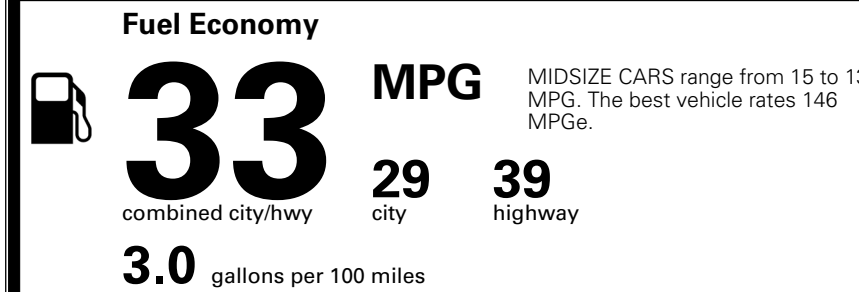

\$ 23,580.00

INLAND FREIGHT AND HANDLING

\$ 1,245.00

TOTAL MANUFACTURER'S SUGGESTED RETAIL PRICE ▶

\$ 24,825.00

*Additional terms and conditions apply.
 **Kia Connect may be currently unavailable for some Model Year 2022 and newer vehicles sold or purchased in Massachusetts; please see owners.kia.com for more information.
 NOTE: When you purchase this vehicle, Kia America, Inc. collects personal information you provide to the dealership. For information on our collection and use of personal information and your rights, please see our Privacy Policy on www.kia.com.

TOTAL ADDITIONAL WEIGHT: 11.4

EPA DOT Fuel Economy and Environment

Gasoline Vehicle

You save \$1,000
 in fuel costs over 5 years compared to the average new vehicle.

Annual fuel cost \$1,500

Actual results will vary for many reasons, including driving conditions and how you drive and maintain your vehicle. The average new vehicle gets 29 MPG and costs \$8,500 to fuel over 5 years. Cost estimates are based on 15,000 miles per year at \$ 3.30 per gallon. MPGe is miles per gasoline gallon equivalent. Vehicle emissions are a significant cause of climate change and smog.