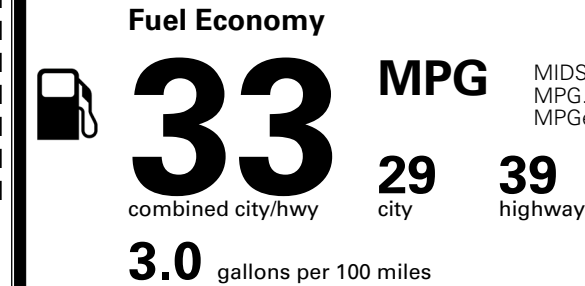

MSRP INCLUDING OPTIONS

\$ 26,580.00

INLAND FREIGHT AND HANDLING

\$ 1,245.00

TOTAL MANUFACTURER'S SUGGESTED RETAIL PRICE ▶

\$ 27,825.00

EPA DOT Fuel Economy and Environment

Gasoline Vehicle