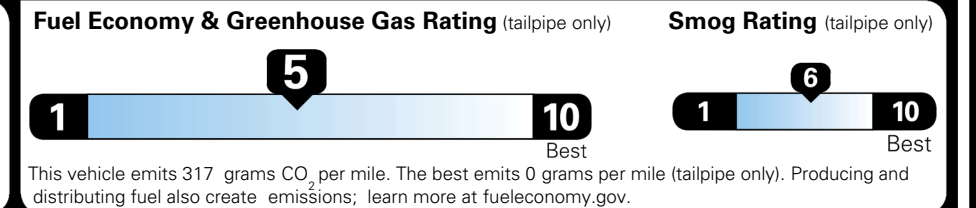

EPA DOT Fuel Economy and Environment

Gasoline Vehicle

You spend \$250
 more in fuel costs over 5 years compared to the average new vehicle.

Annual fuel cost \$1,750

Actual results will vary for many reasons, including driving conditions and how you drive and maintain your vehicle. The average new vehicle gets 29 MPG and costs \$8,500 to fuel over 5 years. Cost estimates are based on 15,000 miles per year at \$ 3.30 per gallon. MPGe is miles per gasoline gallon equivalent. Vehicle emissions are a significant cause of climate change and smog.