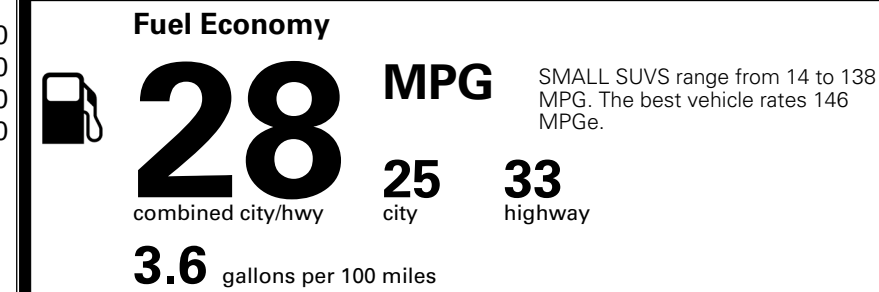

EPA DOT Fuel Economy and Environment

Gasoline Vehicle

You spend \$250
 more in fuel costs over 5 years compared to the average new vehicle.

Annual fuel cost \$1,750

Actual results will vary for many reasons, including driving conditions and how you drive and maintain your vehicle. The average new vehicle gets 29 MPG and costs \$8,500 to fuel over 5 years. Cost estimates are based on 15,000 miles per year at \$ 3.30 per gallon. MPGe is miles per gasoline gallon equivalent. Vehicle emissions are a significant cause of climate change and smog.