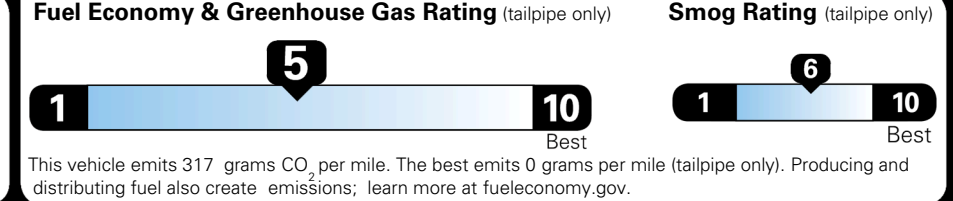

TOTAL ADDITIONAL WEIGHT: 14.8

EPA DOT Fuel Economy and Environment

Gasoline Vehicle

You spend \$250 more in fuel costs over 5 years compared to the average new vehicle.

Annual fuel cost \$1,750

Actual results will vary for many reasons, including driving conditions and how you drive and maintain your vehicle. The average new vehicle gets 29 MPG and costs \$8,500 to fuel over 5 years. Cost estimates are based on 15,000 miles per year at \$ 3.30 per gallon. MPGe is miles per gasoline gallon equivalent. Vehicle emissions are a significant cause of climate change and smog.