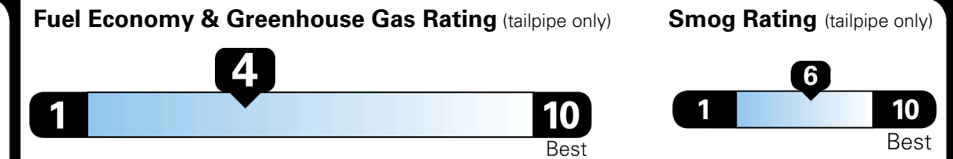

This vehicle emits 429 grams CO₂ per mile. The best emits 0 grams per mile (tailpipe only). Producing and distributing fuel also create emissions; learn more at fueleconomy.gov.

Actual results will vary for many reasons, including driving conditions and how you drive and maintain your vehicle. The average new vehicle gets 29 MPG and costs $8,000 to fuel over 5 years. Cost estimates are based on 15,000 miles per year at $ 3.10 per gallon. MPGe is miles per gasoline gallon equivalent. Vehicle emissions are a significant cause of climate change and smog.

fueleconomy.gov

Calculate personalized estimates and compare vehicles

GOVERNMENT 5-STAR SAFETY RATINGS

Overall Vehicle Score Not Rated

Based on the combined rating of frontal, side and rollover.
Should ONLY be compared to other vehicles of similar size and weight.

Frontal Driver Not Rated

Crash Passenger Not Rated

Based on the risk of injury in a frontal impact.
Should ONLY be compared to other vehicles of similar size and weight.

Side Front seat Not Rated

Crash Rear seat Not Rated

Star ratings based on the risk of injury in a side impact.

Rollover Not Rated

Star ratings based on the risk of rollover in a single-vehicle crash.

Star ratings range from 1 to 5 stars (★★★★★) with 5 being the highest.

Source: National Highway Traffic Safety Administration (NHTSA).

www.safercar.gov or 1-888-327-4236

Manufacturer's suggested retail price includes Manufacturer's recommended pre-delivery service. License and title fees, state and local taxes and other dealer installed options and accessories are not included in the manufacturer's suggested retail price.

PARTS CONTENT INFORMATION

FOR VEHICLES IN THIS CAR LINE U.S./CANADIAN PARTS CONTENT: 50 %

MAJOR SOURCES OF FOREIGN PARTS: KOREA: 35%

NOTE: PARTS CONTENT DOES NOT INCLUDE FINAL ASSEMBLY, DISTRIBUTION, OR OTHER NON-PARTS COSTS.

FOR THIS VEHICLE FINAL ASSEMBLY POINT: WEST POINT, GA, USA

COUNTRY OF ORIGIN ENGINE (MOTOR): KOREA

TRANSMISSION: USA