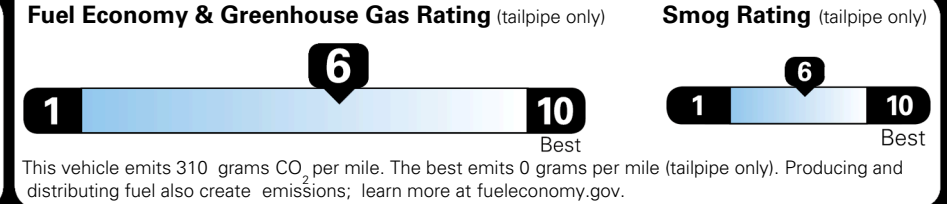

\$ 30,415.00

EPA DOT Fuel Economy and Environment

Gasoline Vehicle

You save \$0
 in fuel costs over 5 years compared to the average new vehicle.

Annual fuel cost \$1,700

Actual results will vary for many reasons, including driving conditions and how you drive and maintain your vehicle. The average new vehicle gets 29 MPG and costs \$8,500 to fuel over 5 years. Cost estimates are based on 15,000 miles per year at \$ 3.30 per gallon. MPGe is miles per gasoline gallon equivalent. Vehicle emissions are a significant cause of climate change and smog.