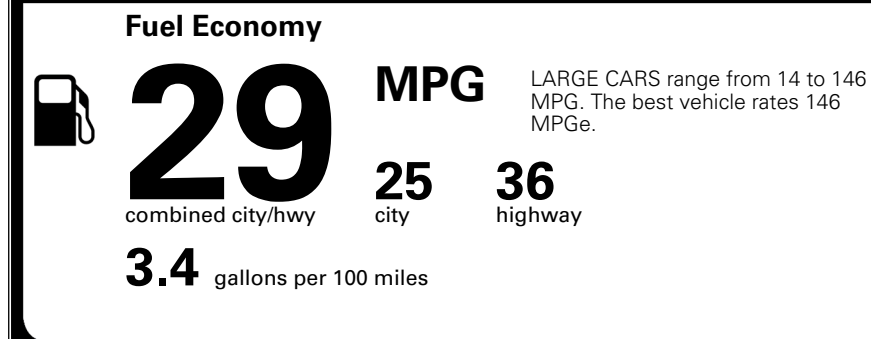

\$ 29,535.00

\$ 1,245.00

\$ 30,780.00

EPA DOT Fuel Economy and Environment

Gasoline Vehicle

You save \$0
 in fuel costs over 5 years compared to the average new vehicle.

Annual fuel cost \$1,700

Actual results will vary for many reasons, including driving conditions and how you drive and maintain your vehicle. The average new vehicle gets 29 MPG and costs \$8,500 to fuel over 5 years. Cost estimates are based on 15,000 miles per year at \$ 3.30 per gallon. MPGe is miles per gasoline gallon equivalent. Vehicle emissions are a significant cause of climate change and smog.