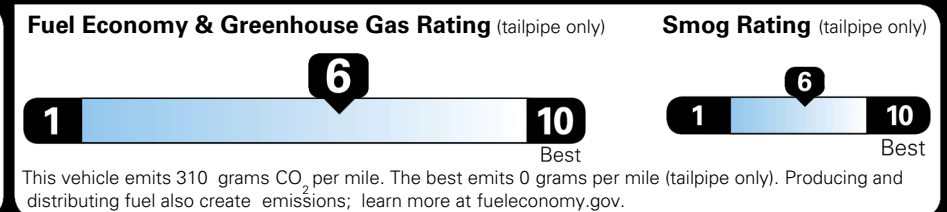

\$ 29,535.00

\$ 1,245.00

\$ 30,780.00

EPA DOT Fuel Economy and Environment

Gasoline Vehicle

You save \$0
 in fuel costs over 5 years compared to the average new vehicle.

Annual fuel cost \$1,700

Actual results will vary for many reasons, including driving conditions and how you drive and maintain your vehicle. The average new vehicle gets 29 MPG and costs \$8,500 to fuel over 5 years. Cost estimates are based on 15,000 miles per year at \$ 3.30 per gallon. MPGe is miles per gasoline gallon equivalent. Vehicle emissions are a significant cause of climate change and smog.