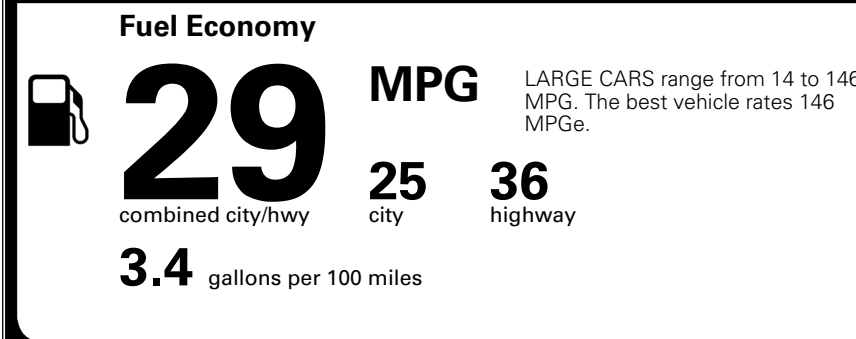

\$295.00
 \$2,200.00

 \$200.00
 \$130.00
 \$350.00
 \$75.00

\$ 31,740.00

\$ 1,245.00

\$ 32,985.00

EPA DOT Fuel Economy and Environment

Gasoline Vehicle

You save \$0
 in fuel costs over 5 years compared to the average new vehicle.