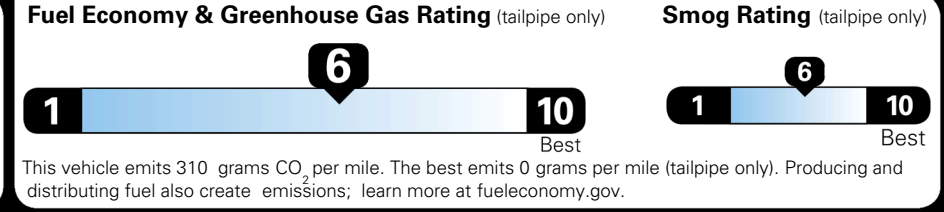

Actual results will vary for many reasons, including driving conditions and how you drive and maintain your vehicle. The average new vehicle gets 29 MPG and costs $8,500 to fuel over 5 years. Cost estimates are based on 15,000 miles per year at $ 3.30 per gallon. MPGe is miles per gasoline gallon equivalent. Vehicle emissions are a significant cause of climate change and smog.

fueleconomy.gov
Calculate personalized estimates and compare vehicles

Smartphone QR Code