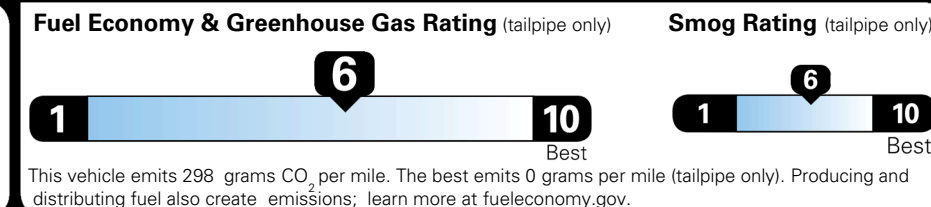

EPA DOT Fuel Economy and Environment

Gasoline Vehicle

You save \$250
 in fuel costs over 5 years compared to the average new vehicle.

Annual fuel cost \$1,550

Actual results will vary for many reasons, including driving conditions and how you drive and maintain your vehicle. The average new vehicle gets 29 MPG and costs \$8,000 to fuel over 5 years. Cost estimates are based on 15,000 miles per year at \$ 3.10 per gallon. MPGe is miles per gasoline gallon equivalent. Vehicle emissions are a significant cause of climate change and smog.