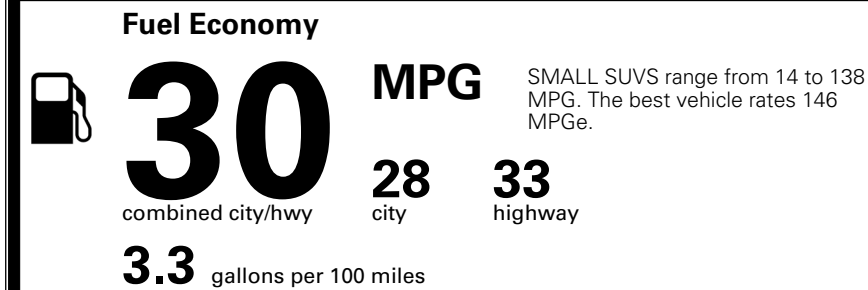

WARRANTY
10 Year/100,000 Mile Limited Powertrain Warranty
5 Year/60,000 Mile Limited Basic Warranty
5 Year/60,000 Mile Roadside Assistance

MANUFACTURER'S SUGGESTED RETAIL PRICE ▶

COMPARE EX FWD FEATURES

Added to/in place of standard S FWD features

- Smart Power Liftgate
- LED Rear Combination Lights
- Compact Spare Tire
- Dual-Zone Auto Climate Control w/ 5" Display
- SynTex Seating Material
- Heated Front Seats
- Rear Air Vents
- Rear Center Armrest w/ Cupholders
- Dual Illuminated Vanity Mirrors

ADDITIONAL INSTALLED EQUIPMENT:
(In addition to or in place of standard features)
Carpeted Floor Mats

$ 28,390.00

Included
Included
Included
Included
Included
Included
Included
Included
Included
Included

$200.00

MSRP INCLUDING OPTIONS

$ 28,590.00

INLAND FREIGHT AND HANDLING

$ 1,495.00

TOTAL MANUFACTURER'S SUGGESTED RETAIL PRICE ▶

$ 30,085.00

TOTAL ADDITIONAL WEIGHT: 7.2

*Additional terms and conditions apply.
**Kia Connect may be currently unavailable for some Model Year 2022 and newer vehicles sold or purchased in Massachusetts; please see owners.kia.com for more information.
NOTE: When you purchase this vehicle, Kia America, Inc. collects personal information you provide to the dealership. For information on our collection and use of personal information and your rights, please see our Privacy Policy on www.kia.com.

EPA DOT Fuel Economy and Environment

Gasoline Vehicle

You save $250
in fuel costs over 5 years compared to the average new vehicle.

Annual fuel cost $1,550