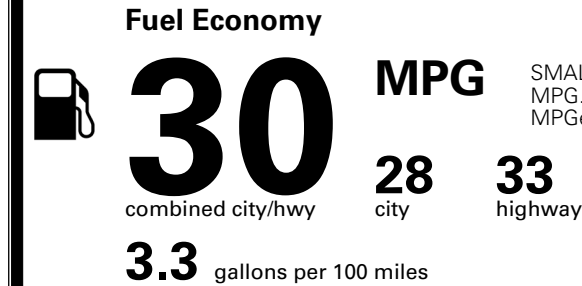

\$ 26,590.00

INLAND FREIGHT AND HANDLING

\$ 1,495.00

TOTAL MANUFACTURER'S SUGGESTED RETAIL PRICE ▶

\$ 28,085.00

*Additional terms and conditions apply.

**Kia Connect may be currently unavailable for some Model Year 2022 and newer vehicles sold or purchased in Massachusetts; please see owners.kia.com for more information.

TOTAL ADDITIONAL WEIGHT: 13.1

EPA DOT Fuel Economy and Environment

Gasoline Vehicle

SMALL SUVs range from 14 to 138 MPG. The best vehicle rates 146 MPGe.

You save \$250
 in fuel costs over 5 years compared to the average new vehicle.