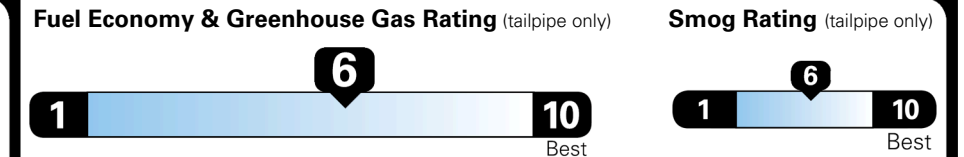

This vehicle emits 298 grams CO₂ per mile. The best emits 0 grams per mile (tailpipe only). Producing and distributing fuel also create emissions; learn more at fueleconomy.gov.

Actual results will vary for many reasons, including driving conditions and how you drive and maintain your vehicle. The average new vehicle gets 29 MPG and costs $8,000 to fuel over 5 years. Cost estimates are based on 15,000 miles per year at $ 3.10 per gallon. MPGe is miles per gasoline gallon equivalent. Vehicle emissions are a significant cause of climate change and smog.

fueleconomy.gov

Calculate personalized estimates and compare vehicles

GOVERNMENT 5-STAR SAFETY RATINGS

Overall Vehicle Score Not Rated

Based on the combined rating of frontal, side and rollover. Should ONLY be compared to other vehicles of similar size and weight.

Frontal Driver Not Rated

Crash Passenger Not Rated

Based on the risk of injury in a frontal impact. Should ONLY be compared to other vehicles of similar size and weight.

Side Front seat Not Rated

Crash Rear seat Not Rated

Star ratings based on the risk of injury in a side impact.

Rollover Not Rated

Star ratings based on the risk of rollover in a single-vehicle crash.

Star ratings range from 1 to 5 stars (★★★★★) with 5 being the highest.

Source: National Highway Traffic Safety Administration (NHTSA).

www.safercar.gov or 1-888-327-4236

Manufacturer's suggested retail price includes Manufacturer's recommended pre-delivery service. License and title fees, state and local taxes and other dealer installed options and accessories are not included in the manufacturer's suggested retail price.

PARTS CONTENT INFORMATION

FOR VEHICLES IN THIS CAR LINE U.S./CANADIAN PARTS CONTENT: 0 %

MAJOR SOURCES OF FOREIGN PARTS: KOREA: 90%

NOTE: PARTS CONTENT DOES NOT INCLUDE FINAL ASSEMBLY, DISTRIBUTION, OR OTHER NON-PARTS COSTS.

FOR THIS VEHICLE FINAL ASSEMBLY POINT: GWANGJU, KOREA

COUNTRY OF ORIGIN

ENGINE (MOTOR): KOREA

TRANSMISSION: KOREA