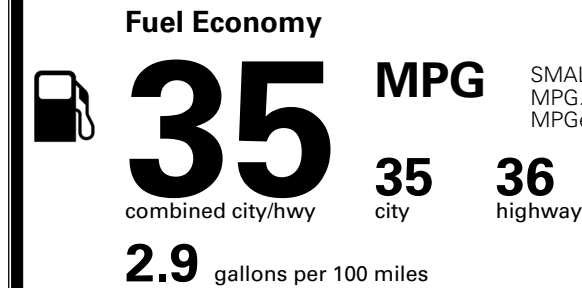

MSRP INCLUDING OPTIONS

\$ 35,505.00

INLAND FREIGHT AND HANDLING

\$ 1,495.00

TOTAL MANUFACTURER'S SUGGESTED RETAIL PRICE ▶

\$ 37,000.00

TOTAL ADDITIONAL WEIGHT: 12.5

EPA DOT Fuel Economy and Environment

Gasoline Vehicle

SMALL SUVs range from 14 to 138 MPG. The best vehicle rates 146 MPGe.

You save
\$1,500
 in fuel costs
 over 5 years
 compared to the
 average new vehicle.

Annual fuel cost
\$1,400

Fuel Economy & Greenhouse Gas Rating (tailpipe only)